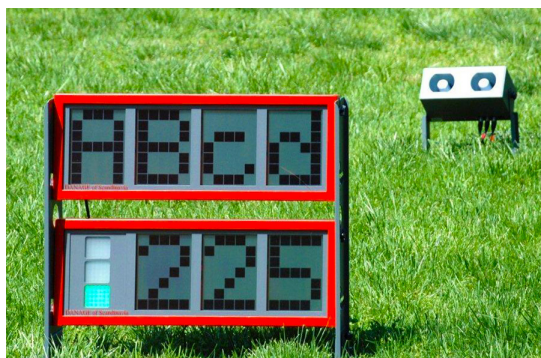

Displays 71x26 cm